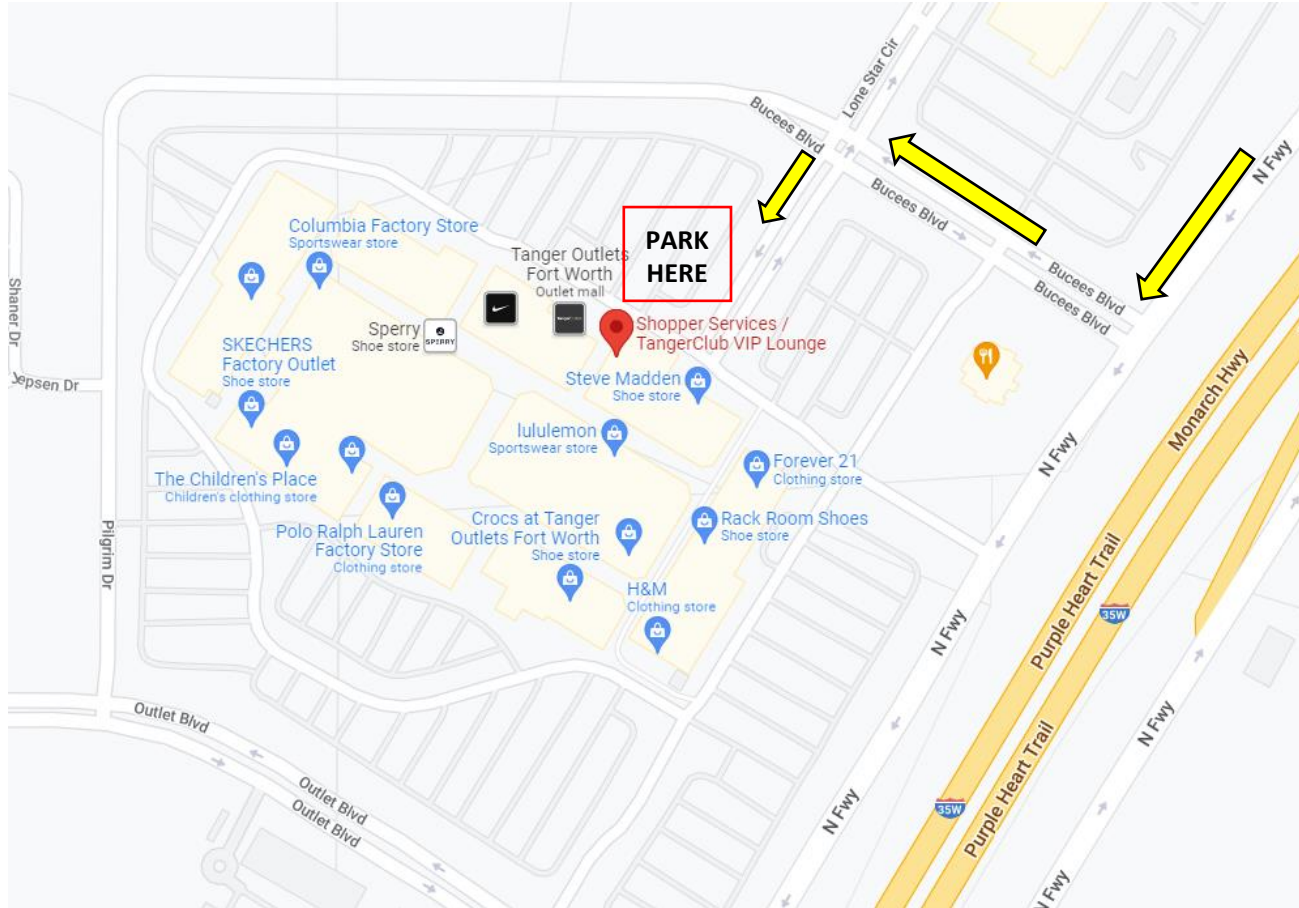

Wednesday, June 15  
8:00 a.m. – 9:30 a.m.

Park between Tommy Hilfiger and Cole Haan located on the front side of the shopping center.

Use the entryway next to Shopper Services to access the TangerClub Lounge in Suite 990.